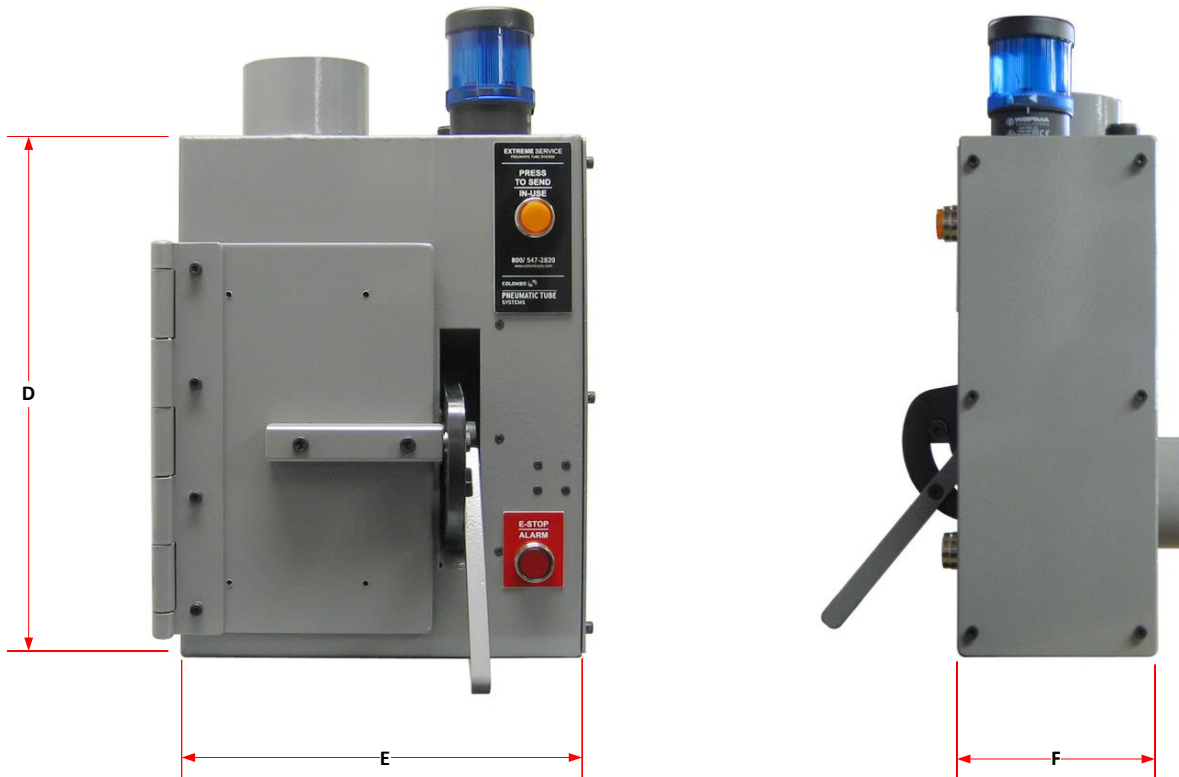

# Colombo Extreme Service System

Station, 4" ES  
Part# 13001

SIZE	PART NO.	A	B	C	D	E	F
4"	13001	6.00	3.00	3.63	15.50	12.00	6.00

Rev - 3.0  
08-06-14