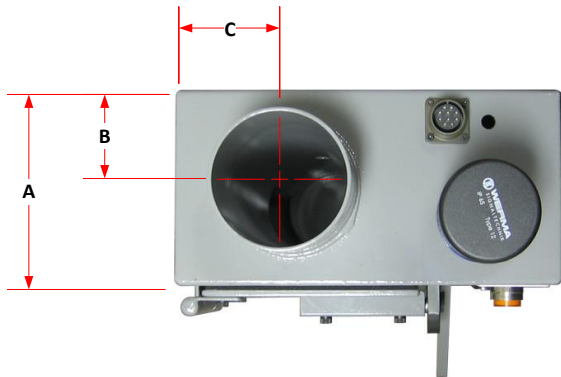

# Colombo Extreme Service System

Station, 4" ES  
Part# 13001

SIZE	PART NO.	A	B	C	D	E	F
4"	13001	6.00	3.00	3.63	15.50	12.00	6.00

Rev - 3.0  
08-06-14